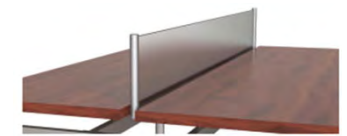

## Bourne

Wood and Metal base, various heights and sizes

**Switchback** Height adjustable

**Prise** Metal frame, privacy panel options, single face or double face

**Romy** Wood X base

**Ocala** Flip top and nesting

**Paralon** Various base styles, sizes and height.

**Larue** Panel base with various styles and options for privacy

**Nash**  
Flip top and nesting

**Translate** Metal frame base with various shapes

**Versaille** Metal frame base with leg shape, perforated metal or acrylic panel and built in wire management options