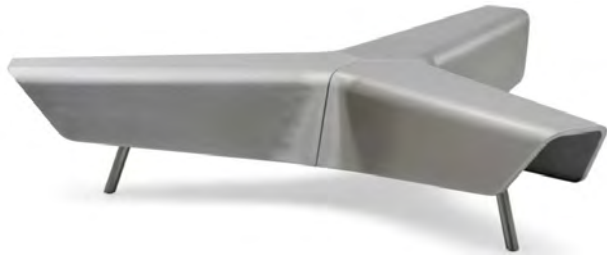

Bryn – Armless, arms, stool height, wood or upholstered seat and back

Jude – Wood frame, plastic or upholstered seat and back, bar or counter height stool

Bourne – Wood frame, upholstered seat, bar or counter height stool

Amadeus – Wood or plastic shell, upholstery options, base options, stool

Parfait/Parfait II – Wood seat and back, upholstery options, stacking and stools

Hammock – Wood shell, upholstery options

Omena – Wood shell, upholstery options, base options, stool

Baraga – Low, counter, bar stools

Handy – Low stool, stacking, plastic, wood or upholstered seats

Rapson Forty-Eight – Wood shell, leg and upholstery options, stools

LELAND

Brit Bench – available with a center table

Quarry Bench

Pluto Bench

Ebb Bench – various configurations

Beach Stone Benches

KEILHAUER

Stact – Plastic shell, upholstery options, stacking

Melete – Plastic shell, upholstery and base options, stacking, stool