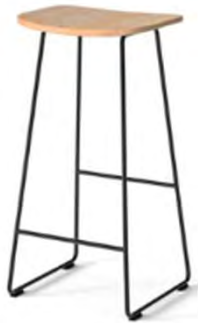

Seating

3 Bethesda Metro Center, Suite 700, Bethesda, MD 20814

800-487-6421

libertysystemsinc.com

CHAIRS

Seating is a difficult product to cover as there are so many different products and styles on the market today. The purpose of this brochure is to touch base on the most popular and versatile designs available. Many of the chairs shown have several variations, including seat and back material to seat height and color. All of these chairs are rated for public space use.

If you don't find exactly what you're looking for or envisioning, please call us! Our design team is happy to narrow down what will fit your needs and look good in your space!

Kyla – Counter or bar height, wood, plastic or upholstered seat pad

Bryn – Armless, arms, stool height, wood or upholstered seat and back

Jude – Wood frame, plastic or upholstered seat and back, bar or counter height stool

Bourne – Wood frame, upholstered seat, bar or counter height stool

Americana – Wood, arms, upholstered seat, stool, bench

Wink – Plastic shell, arms, stool height, stacking.

Trinity – Wood shell, upholstered seat, upholstered shell, stacking, back designs

Knox – Arms, stool height, bariatric, wood or upholstered back and upholstered seat, all plastic, casters, stacking.