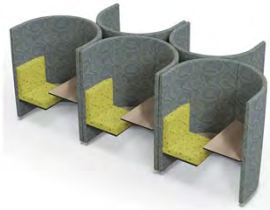

## TOOtheLOUNGE– Available in different widths and booth models that can be used to create different configurations.

Marseilles

Algonquin

Yuma

Vancouver 2

Lake

Whiteboard  
Occasional Table

Puddle

Kestrel

**Full Time**— This series is available with a full, quarter or no back in various shapes and sizes.

**Wink**— Available in different widths as well as curves.

Fred

Shroom

**Privacy Pod**– Single and double seat models