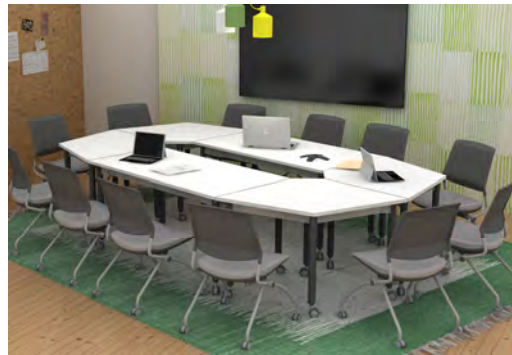

With the use of lounge seating and larger occasional tables, the space can be soft for discussions and research groups or with the use of white board tables and even TVs/monitors, brainstorming and collaborating can easily be accommodated. Some libraries simply need tables and chairs in a room.

Orbit Table - Various sizes and shapes.

Orbit Table - Various sizes and shapes.

Romak – Chair

Duo Lounge–
Various sizes.

Downtown Table— Various sizes.

Work+Box — Various sizes & bases.
Carlo Stool

The **Collective Motion** collection includes privacy panels, mobile marker boards and furniture.

Ziva lounge seating has the option of a back counter to maximize space and offer a variety of seating options

Versatilis tables are available in various heights and sizes to accommodate different sized groups when equipped with casters.

Bebop

Box lounge

Waltzer

Kite tables are available in various heights and sizes as well but also fold end nest to free up floor space.

Co-op Meeting Spaces –

Public and private seating modules, with or without canopies and tables.