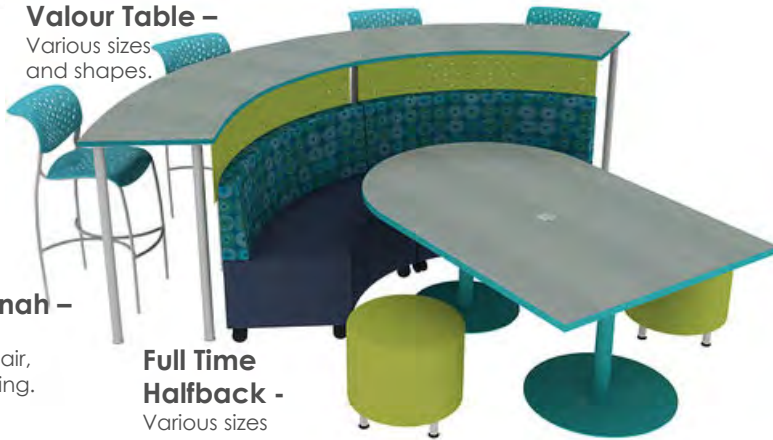

With the use of lounge seating and larger occasional tables, the space can be soft for discussions and research groups or with the use of white board tables and even TVs/monitors, brainstorming and collaborating can easily be accommodated. Some libraries simply need tables and chairs in a room.

Custom work areas can be created by grouping various pieces of furniture together.

Valour Table –
Various sizes and shapes.

Hannah –
Stool or Chair, stacking.

Full Time Halfback -
Various sizes and shapes.

Ziva lounge seating has the option of a back counter to maximize space and offer a variety of seating options

Versatilis tables are available in various heights and sizes to accommodate different sized groups when equipped with casters.

TOOPICNIC– Two seat bench booths and single lounge models with varying back and side panel options.

TOOtheLOUNGE– Available in different widths and booth models that can be used to create different configurations.