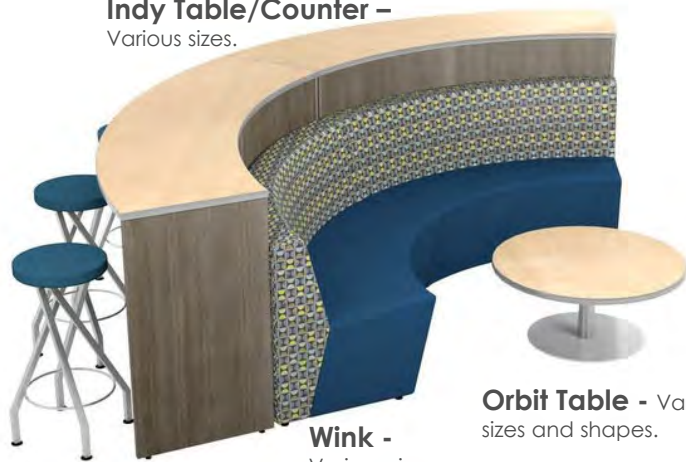

Custom work areas can be created by grouping various pieces of furniture together.

Valour Table –
Various sizes and shapes.

Hannah –
Stool or Chair, stacking.

Full Time Halfback -
Various sizes and shapes.

Full Time Ottoman –
Various sizes and shapes.

Orbit Table - Various sizes and shapes.

Pocket Café Counter & Lounge–
Various sizes.

Bella – Stool or Chair.

Indy Table/Counter –
Various sizes.

Carlo – Stool

Wink -
Various sizes and shapes.

Orbit Table - Various sizes and shapes.

Orbit Table - Various sizes and shapes.

Romak – Chair

Duo Lounge–
Various sizes.

Downtown Table— Various sizes.

Work+Box — Various sizes & bases.
Carlo Stool

The **Collective Motion** collection includes privacy panels, mobile marker boards and furniture.