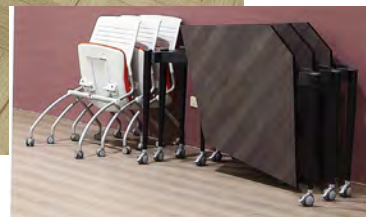

Ziva lounge seating has the option of a back counter to maximize space and offer a variety of seating options

Versatilis tables are available in various heights and sizes to accommodate different sized groups when equipped with casters.

Bebop

Box lounge

Waltzer

Kite tables are available in various heights and sizes as well but also fold end nest to free up floor space.

Co-op Meeting Spaces –

Public and private seating modules, with or without canopies and tables.

TOOPICNIC– Two seat bench booths and single lounge models with varying back and side panel options.

TOOtheLOUNGE– Available in different widths and booth models that can be used to create different configurations.